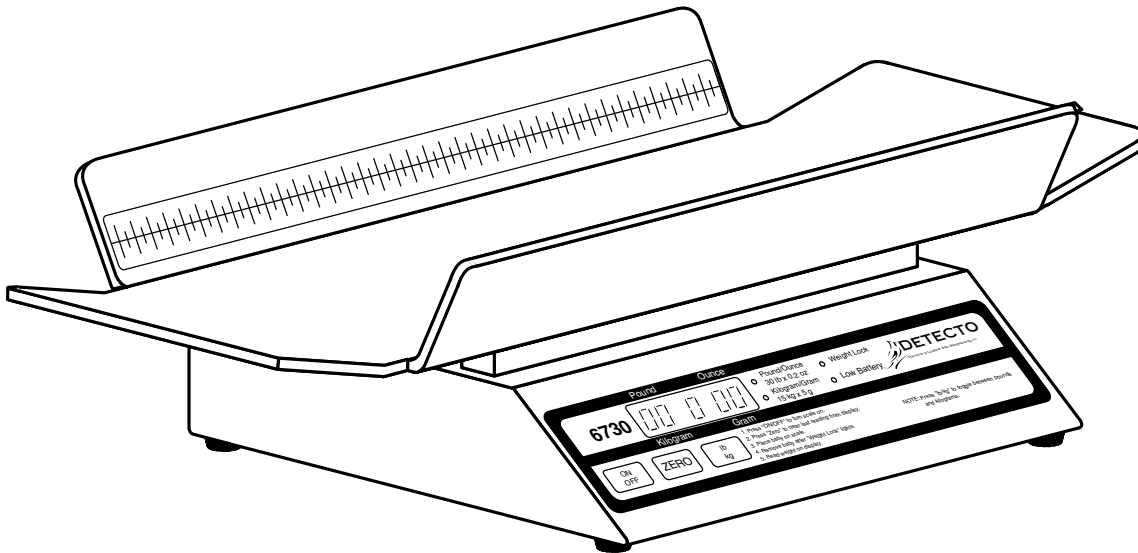

PRODUCT SPECIFICATIONS

INFANT SCALE MODEL 6730

Detecto has a Weigh with Babies

Designed to be used with utmost ease, Model 6730 Infant Scale can weigh even the most active baby. With step-by-step instructions right on the keypad, there's never any question about what to do next.

<p>Dimensions: 23" W x 14" D x 7" H</p> <p>Tray: 25 3/4" W x 12" D at top, tapering to 25 3/4" W x 9 1/4" D at bottom</p> <p>White molded plastic</p> <p>Capacity: 30 lb x .2 oz/15 kg x 5 g</p> <p>Power: 8 "D" size Alkaline batteries or 8 "D" size Ni-Cad batteries (batteries not included)</p> <p>Controls: On/off, lb/kg, zero (used to return to zero or as tare to offset weight of blanket or cover.)</p>	<p>Operating Temperature: 0½ to 40½ C (32½ to 104½ F)</p> <p>Display: 5 digits, 1" high LCD</p> <p>Status Indicators: Pounds/ounces, kilograms/grams, weight/lock, low battery</p> <p>Functions: Auto power off • Lock/release • Automatic zero</p> <p>Ship Weight: 25 lb</p> <p>Weight Sensor: Strain-gauge load cell</p> <p>Motion Detector: Senses motion on scale and locks in weight display after motion has ceased or after 5 seconds</p> <p>Color: White tray, white front panel with blue accenting</p>
--	--